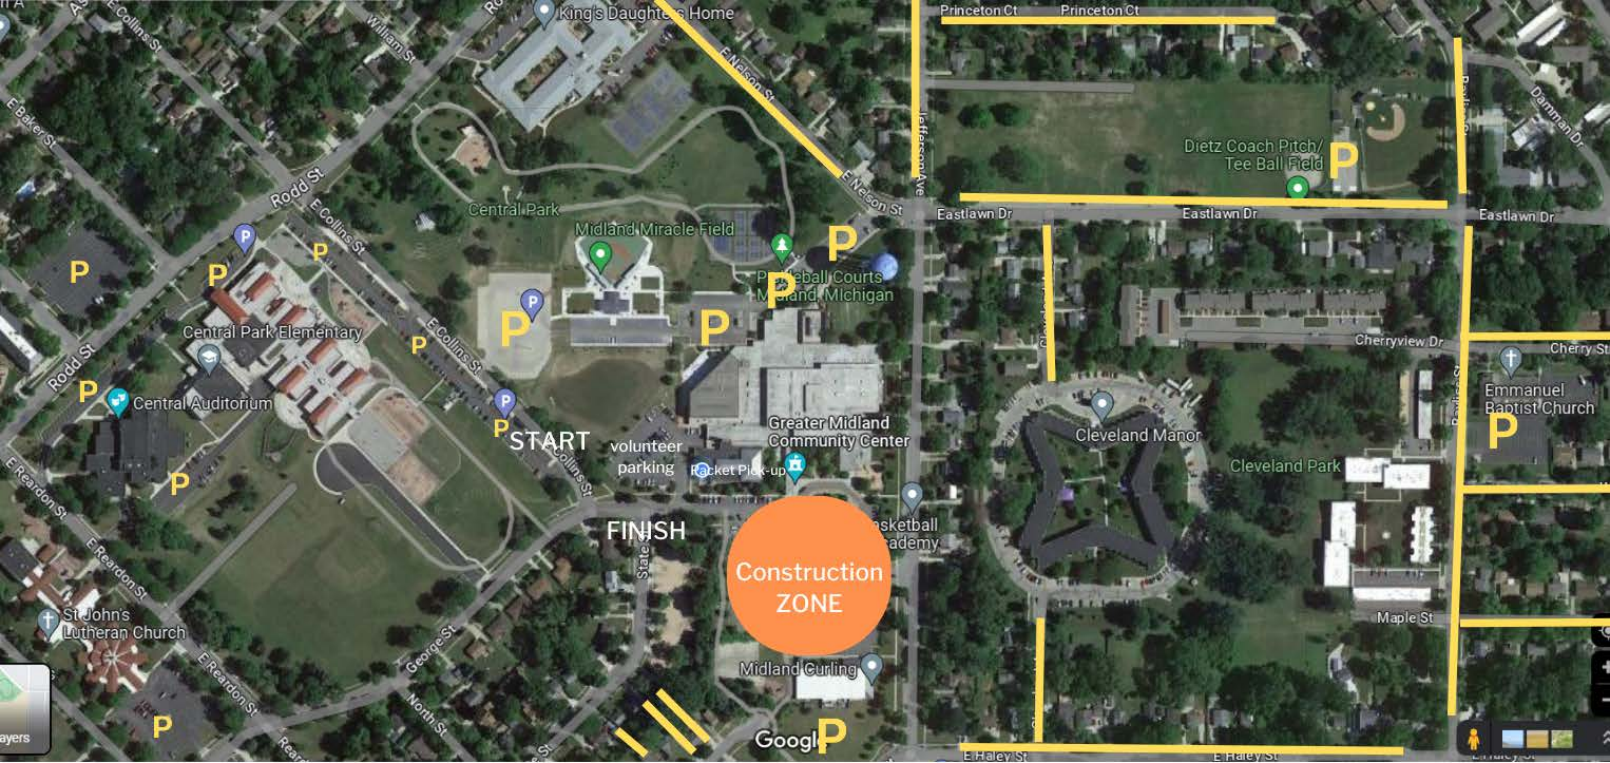

Memorial  
rian Church

on St

Rodd St

Central Park Elementary

Central Auditorium

E Collins St

E Collins St

E Carpenter St

St John's  
Lutheran Church

B&B Builders

George St

North St

State St

on's Elevator  
ncenter

Reardon Ct

Midland Public  
Schools Transportation...

Midland Public Schools

Mill St

Radio Wasteland Records

Google

State St  
E Carpenter

Construction  
ZONE

START

FINISH

Google

Layers